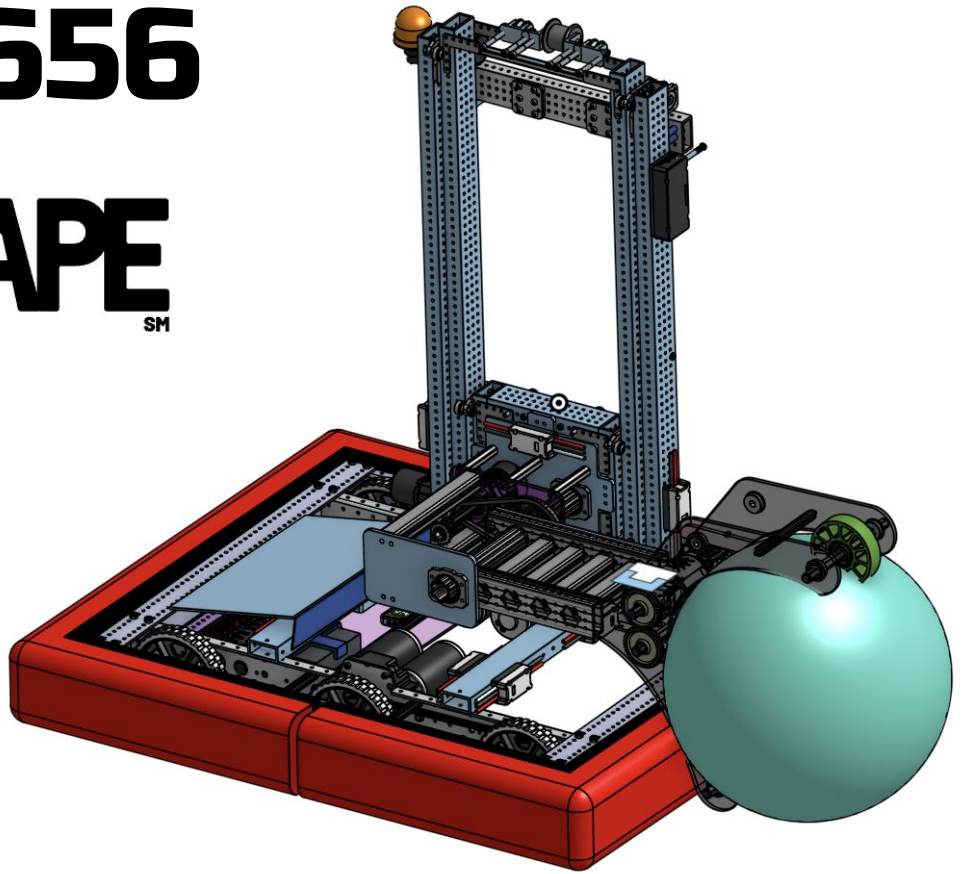

TEAM 2656

REEFSCAPESM

QUASICS

Robot specifications

AM14U6 drive base

32" x 27" x 40"

90 pounds

Drive Team

Driver - 1st season

Operators - 3rd seasons

Human Player - 3rd season

Drive Coach - 9th season

Autonomous (Java and Choreo)

Can start from left, center, or right

Leaves starting line

Can (optionally) score one Coral in L1

Can remove Algae from Reef (or floor)
and score in Barge or Processor

Teleoperated (Java)

Can intake Algae from Reef and floor

Can score in Barge and Processor

www.instagram.com/quasicsrc

www.facebook.com/Quasics